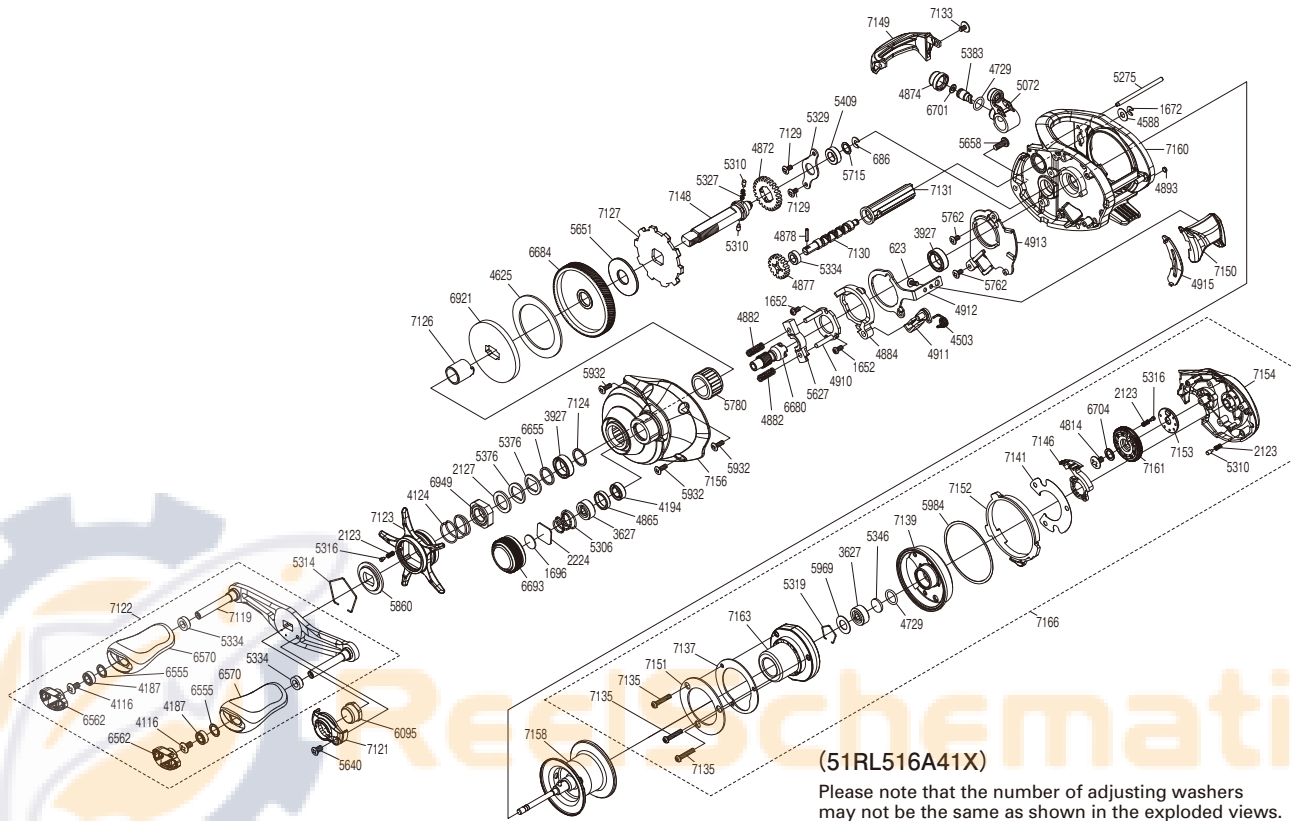

## SLXDCXT71XG

Part No.	Description	Part No.	Description	Part No.	Description
BNT0623	Screw	BNT5306	Spool Tension Spring	BNT6949	Star Drag Nut
BNT0686	E Lock	BNT5310	Idle Gear Pin	BNT7119	Handle Shank Assembly
BNT1652	Screw	BNT5314	Click Plate Retainer	BNT7121	Handle Nut Plate
BNT1672	E Lock	BNT5316	Click Pin	BNT7122	Handle Assembly
BNT1696	Cast Control Spacer B	BNT5319	Bearing Retainer	BNT7123	Star Drag
BNT2123	Click Spring	BNT5327	Idle Gear Spring	BNT7124	Washer
BNT2127	Star Drag Spacer	BNT5329	Drive Shaft Retainer	BNT7126	Roller Clutch Inner Tube
BNT2224	Spool Tension Spacer A	BNT5334	Bushing	BNT7127	Anti-Reverse Ratchet
BNT3627	Ball Bearing	BNT5346	Spacer	BNT7129	Screw
BNT3927	Ball Bearing	BNT5376	Drag Spring Washer	BNT7130	Worm Shaft
BNT4116	Screw	BNT5383	Line Guide Pawl	BNT7131	Level Wind Guard
BNT4124	Star Drag Spring	BNT5409	Drive Shaft Bushing	BNT7133	Screw
BNT4187	Ball Bearing	BNT5627	Yoke	BNT7135	Screw
BNT4194	Ball Bearing	BNT5640	Screw	BNT7137	Substrate Plate
BNT4503	Clutch Pawl Spring	BNT5651	Drag Washer A	BNT7139	Dial Case
BNT4588	Washer	BNT5658	Screw	BNT7141	Washer
BNT4625	Drag Washer C	BNT5715	Washer	BNT7146	Magnet Cam Assembly
BNT4729	O Ring	BNT5762	Screw	BNT7148	Drive Shaft
BNT4814	Screw	BNT5780	Roller Clutch Bearing	BNT7149	Level Wind Protector
BNT4865	Bearing Spacer	BNT5860	Star Drag Click Plate	BNT7150	Clutch Button
BNT4872	Idle Gear A	BNT5932	Screw	BNT7151	Substrate Plate Sticker
BNT4874	Pawl Cap	BNT5969	Bearing Seal	BNT7152	B Side Plate Cam Lever
BNT4877	Idle Gear C	BNT5984	Washer	BNT7153	Click Ring
BNT4878	Worm Shaft Pin	BNT6095	Handle Nut	BNT7154	Right Side Plate
BNT4882	Yoke Spring	BNT6555	Washer	BNT7156	Left Side Plate
BNT4884	Clutch Cam Retainer	BNT6562	Handle Knob Seal	BNT7158	Spool Assembly
BNT4893	Washer	BNT6570	Handle Knob	BNT7160	Frame Assembly
BNT4910	Clutch Cam	BNT6655	Washer	BNT7161	Brake Dial Assembly
BNT4911	Clutch Pawl Assembly	BNT6680	Pinion Gear	BNT7163	B Side Plate Substrate
BNT4912	Clutch Plate	BNT6684	Drive Gear	BNT7166	Right Side Plate Assembly
BNT4913	Clutch Guard	BNT6693	Cast Control Cap		
BNT4915	Clutch Bar Guide	BNT6701	Spacer		
BNT5072	Line Guide	BNT6704	Washer		
BNT5275	Stabilizer Bar	BNT6921	Key Washer	BNT4692	B-100 Oil (Accessory)